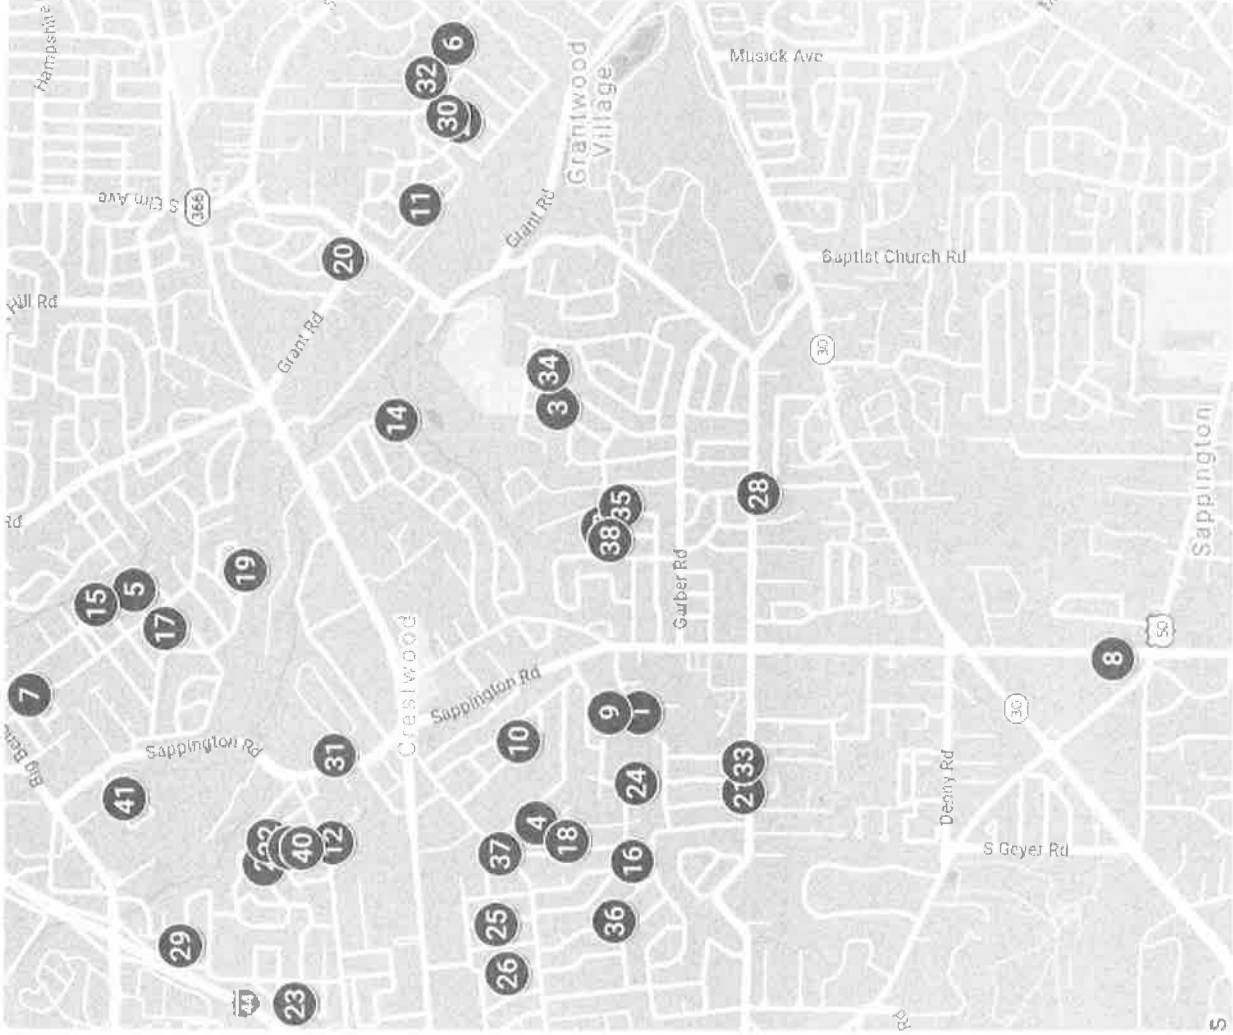

Crestwood City-Wide Yard Sale

Number:	Address:	Items:
1	8973 Lindenhurst Dr.	Book Sale
2	746 Montego Dr.	Kitchen items (tupperware/pots/pans), office supplies, stuffed animals, toys, home décor
3	9122 Clydesdale Dr	Misc. household items. Proceeds benefit Open Door Animal Shelter
4	8810 Hemingway Dr.	Household goods, decorations, rugs, pictures, etc.
5	1028 Grovena Dr.	BoB Strollers, kids clothes, toys, household items
6	7608 Capilia Dr	Sports memorabilia, furniture, various items, childrens toys
7	844 Ligget Ave	Furniture, toys, kids clothes, tools, clothing
8	9614 Sappington Rd	Furniture, clothes, pictures
9	9701 Lindenhurst Dr	Home décor, clothing, household items, misc.
10	8740 Del Vista Dr.	Adult & Kids clothing, crafts, furniture, toys
11	7748 Missy Ct.	Household items, adult clothing, toys, girls clothing, crib
12	804 Rayburn Ave.	Furniture, clothing, household items
13	9323 Lawndale Dr.	1920 Queen Ann Dining Table, 1950's Stroller, Games, Puzzles, Toys. (Cash Only)
14	9204 Lodge Pole Ln	End tables, lamps, pictures, men's clothes, make up table/mirror, women's clothes, shoes size 6&7
15	1025 Diversey Dr.	Household items, furniture, clothes
16	8914 Fox Park Dr.	Household items, clothes, furniture, knick knacks, tools, dishes
17	924 Grovena Dr.	Furniture, Budweiser Collectible, household items and more.
18	8914 Crest Oak Ln.	Furniture, sporting goods, tools, antiques, kids bikes, clothes, dishes, home décor, misc.

- 23 509 Apex Dr
- 24 9851 Amberley Dr
- 25 8727 Gayle Ave
- 26 10100 Drew Terrace
- 27 7659 Sunray Ln
- 28 9364 Eddie & Park Rd
- 29 519 Acorn Dr
- 30 7666 Grant Haven Dr
- 31 1444 Sappington Rd
- 32 9107 Grant Park Dr
- 33 11729 Eddie And Park Rd
- 34 9117 Hatton Dr
- 35 9312 Cherry Brook Ln
- 36 8892 Rusdon Ln
- 37 9875 E Watson Rd
- 38 9337 Lawndale Dr
- 39 1326 Raycrest Ln
- 40 1321 Raycrest Ln
- 41 116 Chatwood Terrace